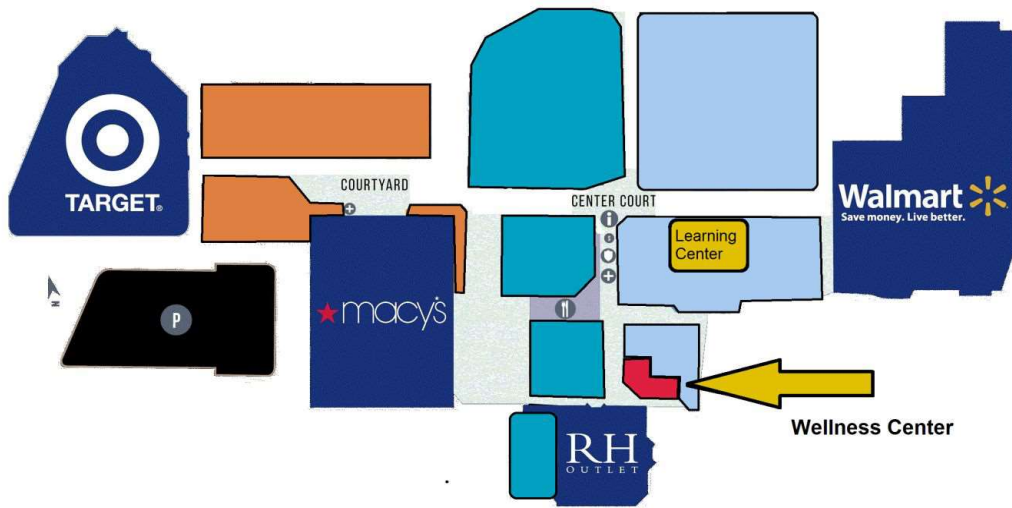

Dedicated to the Preservation of Folk Dancing Around the World

The Folk Dance Center (FDC) is a non-profit organization of amateur dancers with a common interest in folk dances from around the world. The FDC seeks to increase understanding of world folk dance and to preserve this rich resource for future generations. Membership is open to all. Membership includes discounts on folk dance events and regular evening folk dancing at the FDC, notices of folk dance activities, and a monthly newsletter. Memberships: Full $200, Partial $80. See Membership Form on web site for details. Make checks payable to: Folk Dance Center. All donations, including memberships, are tax deductible.

Grossmont Shopping Center

125

Take Jackson Drive Exit

I - 8